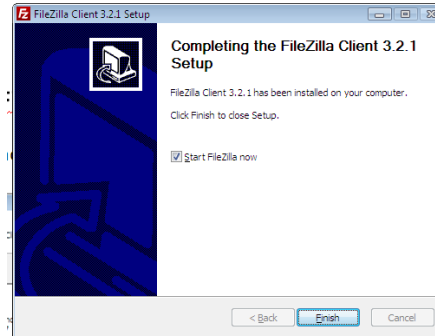

Installing and using FileZilla as an FTP Client

Agree to the agreement and follow the prompts to install the client.

Clicking the top left button in FileZilla will bring up the Site Manager – Fill in the Account information