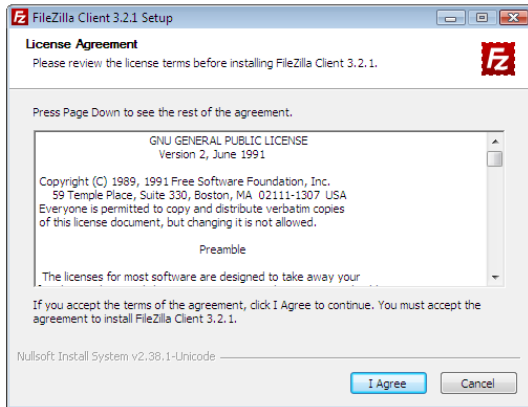

Installing and using FileZilla as an FTP Client

Agree to the agreement and follow the prompts to install the client.

Clicking the top left button in FileZilla will bring up the Site Manager – Fill in the Account information